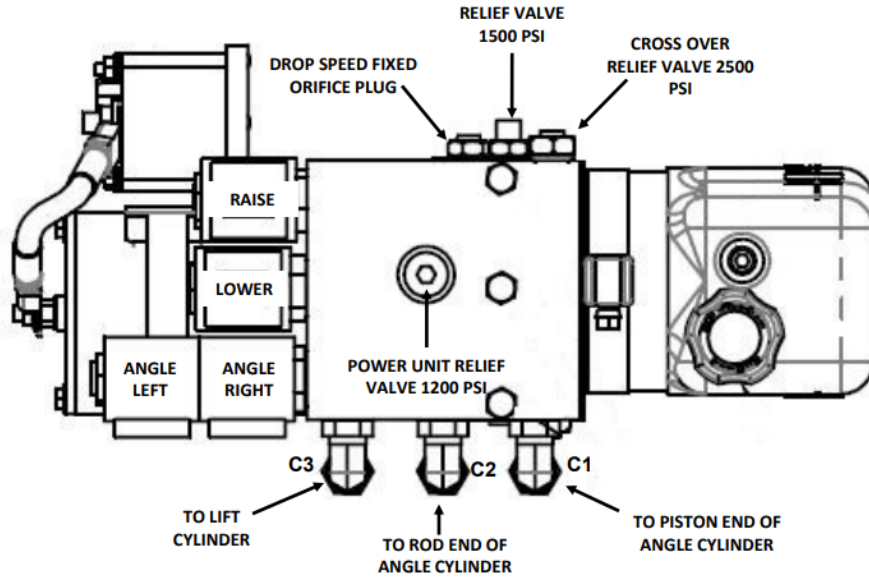

Hydraulic Valve Manifold

ATV Straight Blade

Page 170

TOP VIEW

151

3-OUTLET PORTS
1/4-18 NPSM REF

SCHEMATIC